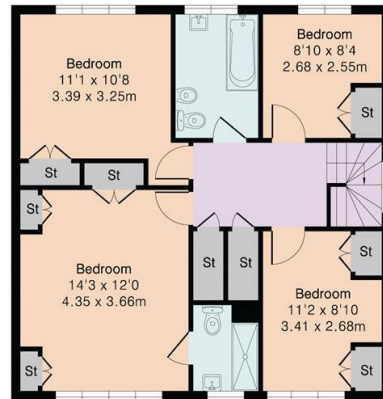

The office/study is a neat space, connected through an open archway from the entrance hall and nicely lit by a window looking out over the front garden. It is comfortably large enough for a comprehensive work from home facility with space for a large desk and the ancillary furniture the role requires.

**Approximate Gross Internal Area 2118 sq ft - 197 sq m  
(Including Garage)**

Ground Floor Area 1375 sq ft – 128 sq m

First Floor Area 743 sq ft – 69 sq m

Ground Floor

First Floor

**Bryan Bishop**  
*and partners*